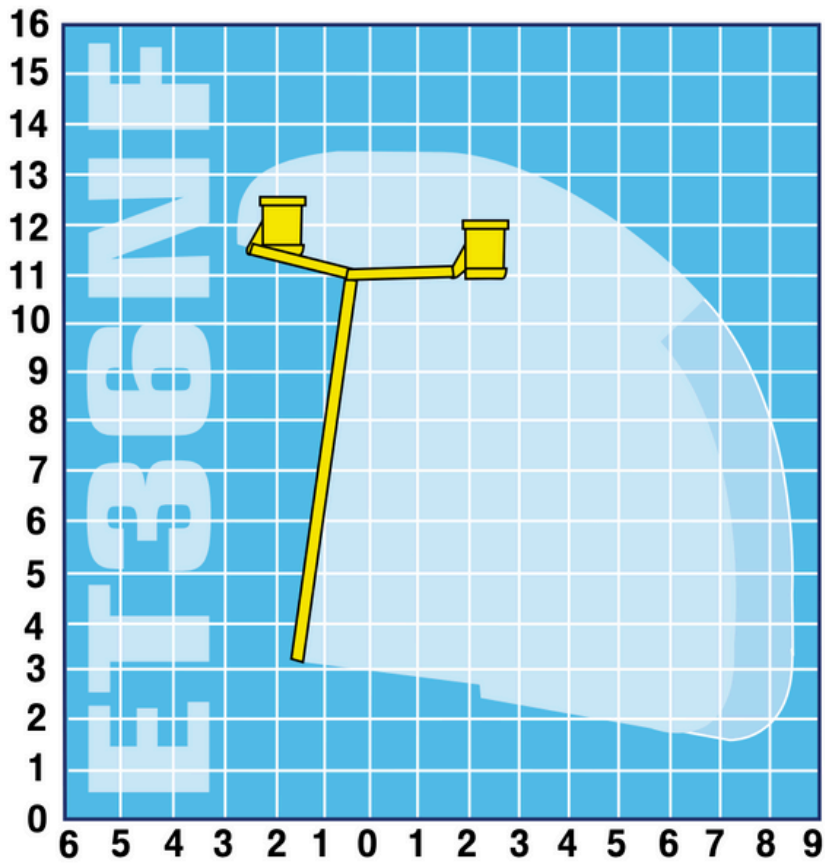

13M VERSALIFT EUROTEL ET36 - VAN MOUNTED PLATFORM

Working Height: 13m

Maximum Outreach: 7.3m

Cage Capacity: 2 or SWL

Safe Working Load: 200kgs

GVW: 3.5 tonne

IPAF Category 1B

Our 13m Versalifts are great for street lighting, CCTV work and property maintenance. Offering 7.3m horizontal outreach and only 3.5 tonne GVW, self-drive van mounted platform hire is available with a standard licence.

13M VERSALIFT EUROTEL ET36 - VAN MOUNTED PLATFORM

There is a 2 person basket capacity and the telescopic boom is simple to use, giving excellent low level outreach. The van load area provides secure weatherproof storage for valuable tools and equipment. An excellent van mounted cherry picker for applications such as; street lighting, sign and CCTV installation, gutter cleaning and other property maintenance.

Max Working Height: 13m
Max Horizontal Outreach: 7.3m
Max Cage Floor Height: 11.3m
Max Safe Working Load: 20kg
Max Persons in Cage: 2
Max GVW: 3500kg

Cage Dimensions: 0.7 x 1.1m
Travelling Machine Length: 6.6m
Max Travelling Van Height: 3.1m
Travelling Machine Width: 2.45m
Working Machine Width: 2.1m