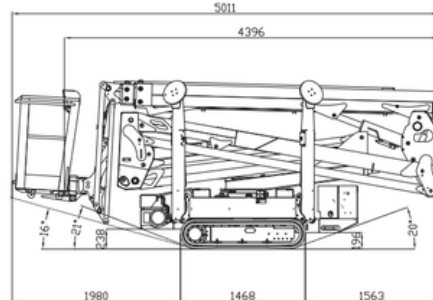

HINOWA LIGHTLIFT 20.10 TRACKED ACCESS PLATFORM

HIRE NOW!

Huntingdon Depot

NEW ARRIVAL

**Warren
Access**
Hire and Training

Working Height: 20.1m

Maximum Outreach: 9.7m

Cage Capacity: 2 or SWL

Safe Working Load: 230kgs

GVW: 2,940kgs

IPAF Category 1B

The compact travel dimensions and light weight of this machine, make it perfect for both indoor and outdoor use. It will reach exactly where you expect it to, even with two normal weight occupants in the cage. It is an ideal tool for jobs such as building maintenance and tree work.

HINOWA LIGHTLIFT 20.10 TRACKED ACCESS PLATFORM

This superb machine incorporates all the features you need for everyday, real life work without any complications. It has a 20.1m working height and 9.7m horizontal working outreach, but unlike many competitors the full maximum SWL of 230kg is available at all points within the working envelope.

Max Working Height: 20.1m
 Max Horizontal Outreach: 9.7m
 Max platform capacity / occupants:
 230kg / 2 persons
 Outreach at max. SWL: 9.7m
 Max lateral slope when travelling:
 16 degrees

Travel width stowed: 790mm
 Travel length stowed: 4.4m
 Travel height stowed: 2.0m
 Minimum travel width with
 cage removed: 0.80m
 Weight: 2,940kg
 Power source: Diesel / 240V AC