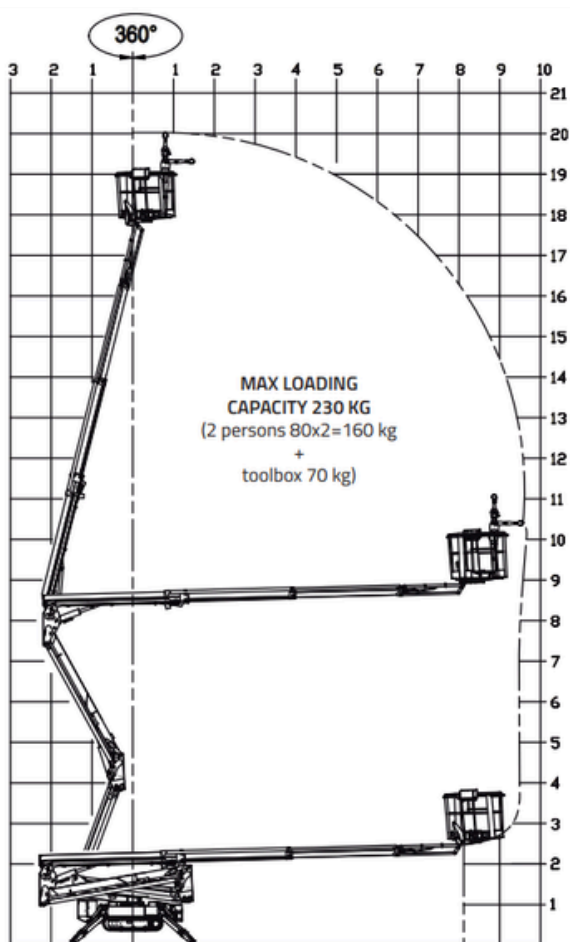

HINOWA LIGHTLIFT 20.10 TRACKED ACCESS PLATFORM

HIRE NOW!

Huntingdon Depot

NEW ARRIVAL

**Warren
Access**
Hire and Training

Working Height: 20.1m

Maximum Outreach: 9.7m

Cage Capacity: 2 or SWL

Safe Working Load: 230kgs

GVW: 2,940kgs

IPAF Category 1B

The compact travel dimensions and light weight of this machine, make it perfect for both indoor and outdoor use. It will reach exactly where you expect it to, even with two normal weight occupants in the cage. It is an ideal tool for jobs such as building maintenance and tree work.

HINOWA LIGHTLIFT 20.10 TRACKED ACCESS PLATFORM

This superb machine incorporates all the features you need for everyday, real life work without any complications. It has a 20.1m working height and 9.7m horizontal working outreach, but unlike many competitors the full maximum SWL of 230kg is available at all points within the working envelope.

Max Working Height: 20.1m
 Max Horizontal Outreach: 9.7m
 Max platform capacity / occupants:
 230kg / 2 persons
 Outreach at max. SWL: 9.7m
 Max lateral slope when travelling:
 16 degrees

Travel width stowed: 790mm
 Travel length stowed: 4.4m
 Travel height stowed: 2.0m
 Minimum travel width with
 cage removed: 0.80m
 Weight: 2,940kg
 Power source: Diesel / 240V AC