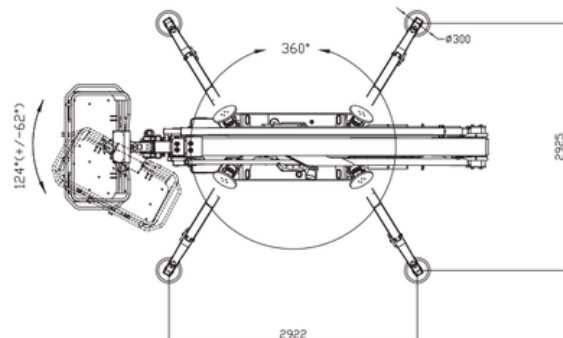

HINOWA LIGHTLIFT 20.10 TRACKED ACCESS PLATFORM

HIRE NOW!

Huntingdon Depot

NEW ARRIVAL

**Warren
Access**
Hire and Training

Working Height: 20.1m

Maximum Outreach: 9.7m

Cage Capacity: 2 or SWL

Safe Working Load: 230kgs

GVW: 2,940kgs

IPAF Category 1B

The compact travel dimensions and light weight of this machine, make it perfect for both indoor and outdoor use. It will reach exactly where you expect it to, even with two normal weight occupants in the cage. It is an ideal tool for jobs such as building maintenance and tree work.

HINOWA LIGHTLIFT 20.10 TRACKED ACCESS PLATFORM

This superb machine incorporates all the features you need for everyday, real life work without any complications. It has a 20.1m working height and 9.7m horizontal working outreach, but unlike many competitors the full maximum SWL of 230kg is available at all points within the working envelope.

Max Working Height: 20.1m
 Max Horizontal Outreach: 9.7m
 Max platform capacity / occupants:
 230kg / 2 persons
 Outreach at max. SWL: 9.7m
 Max lateral slope when travelling:
 16 degrees

Travel width stowed: 790mm
 Travel length stowed: 4.4m
 Travel height stowed: 2.0m
 Minimum travel width with
 cage removed: 0.80m
 Weight: 2,940kg
 Power source: Diesel / 240V AC