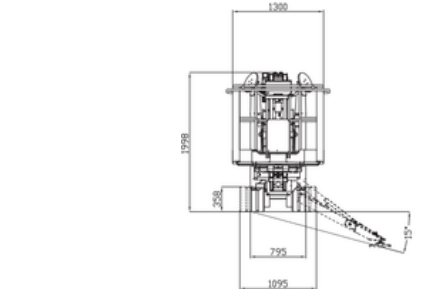

HINOWA LIGHTLIFT 20.10 TRACKED ACCESS PLATFORM

HIRE NOW!

Huntingdon Depot

NEW ARRIVAL

**Warren
Access**
Hire and Training

Working Height: 20.1m

Maximum Outreach: 9.7m

Cage Capacity: 2 or SWL

Safe Working Load: 230kgs

GVW: 2,940kgs

IPAF Category 1B

The compact travel dimensions and light weight of this machine, make it perfect for both indoor and outdoor use. It will reach exactly where you expect it to, even with two normal weight occupants in the cage. It is an ideal tool for jobs such as building maintenance and tree work.

HINOWA LIGHTLIFT 20.10 TRACKED ACCESS PLATFORM

This superb machine incorporates all the features you need for everyday, real life work without any complications. It has a 20.1m working height and 9.7m horizontal working outreach, but unlike many competitors the full maximum SWL of 230kg is available at all points within the working envelope.

Max Working Height: 20.1m
 Max Horizontal Outreach: 9.7m
 Max platform capacity / occupants:
 230kg / 2 persons
 Outreach at max. SWL: 9.7m
 Max lateral slope when travelling:
 16 degrees

Travel width stowed: 790mm
 Travel length stowed: 4.4m
 Travel height stowed: 2.0m
 Minimum travel width with
 cage removed: 0.80m
 Weight: 2,940kg
 Power source: Diesel / 240V AC